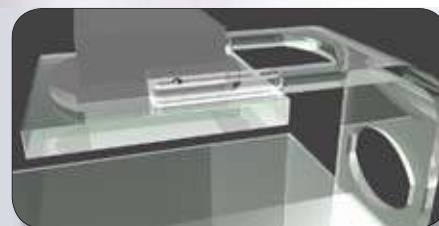

Sicce LED Lighting, a product of over 30 years of technical and design experience, provides these important features:

- High-efficiency LED lamps for maximum lumen output and minimal power consumption
- Optimized for even illumination over the entire tank
- Safe, efficient and SILENT heat dissipation without noisy fans
- Light spectrum does not shift over time
- Modular design is ready to upgrade when you are
- Built-in timer with sunrise/sunset program option

White LED  14.000° K

BLUE LED  Royal 446 nM

SICCE LED Lighting...the professional choice

TECHNICAL DETAILS

- Heat sink: Aluminium radiator
- standard power cord lenght: 2 mt

COMPLEMENTARY ACCESSORIES

- Sunrise/sunset kit
- Kit for quick and simple installation
- Aquarium back support for MINU model

UNITS CAN BE EASILY COMBINED TO ILLUMINATE LARGER TANKS

LARGER TANKS

MODEL

40 CM	MINU
30 - 60 CM	AM366
50 - 80 CM	AM466
80 - 110 CM	AM 560

SICCE S.p.A.
Via V. Emanuele, 115 - 36050 Pozzoleone (VI) - Italy
Tel. +39 0444 462826 - Fax +39 0444 462828
info@sicce.com - www.sicce.com