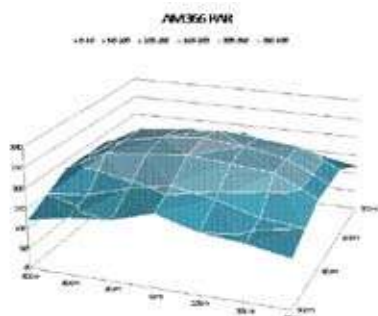

White LED  14.000° K

BLUE LED  Royal 446 nM

SICCE LED Lighting...the professional choice

TECHNICAL DETAILS

- Heat sink: Aluminium radiator
- standard power cord lenght: 2 mt

COMPLEMENTARY ACCESSORIES

- Sunrise/sunset kit
- Kit for quick and simple installation
- Aquarium back support for MINU model