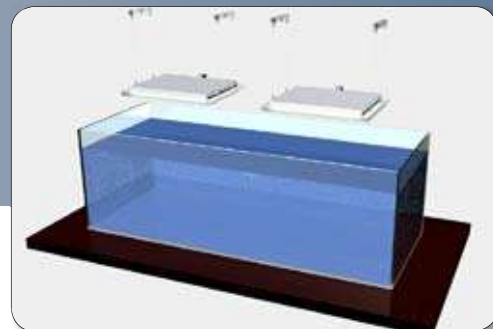

White LED  14.000° K

BLUE LED  Royal 446 nM

SICCE LED Lighting...the professional choice

TECHNICAL DETAILS

- Heat sink: Aluminium radiator
- standard power cord lenght: 2 mt

COMPLEMENTARY ACCESSORIES

- Sunrise/sunset kit
- Kit for quick and simple installation
- Aquarium back support for MINU model

UNITS CAN BE EASILY COMBINED TO ILLUMINATE LARGER TANKS

LARGER TANKS

MODEL

40 CM	MINU
30 - 60 CM	AM366
50 - 80 CM	AM466
80 - 110 CM	AM 560

SICCE S.p.A.
Via V. Emanuele, 115 - 36050 Pozzoleone (VI) - Italy
Tel. +39 0444 462826 - Fax +39 0444 462828
info@sicce.com - www.sicce.com