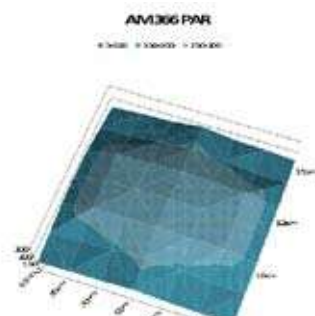

MODEL	SIZE	WEIGHT	POWER CONSUMPTION	LED SOURCES	
					
MINU'	L 140 x 140 x40 mm	2 Kg	20 W	72	4
AM366	L 366 x 286 x40 mm	4,4 kg	60 W	196	14
AM466	L 466 x 366 x40 mm	5,8 kg	110 W	392	28
AM650	L 650 x 366 x40 mm	8,4 kg	170 W	588	42

White LED  14.000° K

BLUE LED  Royal 446 nM

SICCE LED Lighting...the professional choice

TECHNICAL DETAILS

- Heat sink: Aluminium radiator
- standard power cord lenght: 2 mt

COMPLEMENTARY ACCESSORIES

- Sunrise/sunset kit
- Kit for quick and simple installation
- Aquarium back support for MINU model

UNITS CAN BE EASILY COMBINED TO ILLUMINATE LARGER TANKS

LARGER TANKS

MODEL

40 CM	MINU
30 - 60 CM	AM366
50 - 80 CM	AM466
80 - 110 CM	AM 560

SICCE S.p.A.
Via V. Emanuele, 115 - 36050 Pozzoleone (VI) - Italy
Tel. +39 0444 462826 - Fax +39 0444 462828
info@sicce.com - www.sicce.com