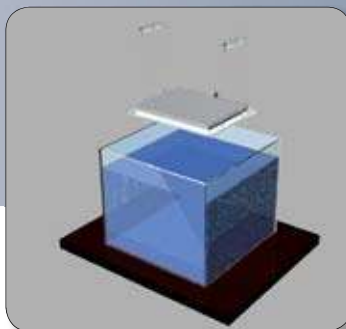

Sicce LED Lighting, a product of over 30 years of technical and design experience, provides these important features:

- High-efficiency LED lamps for maximum lumen output and minimal power consumption
- Optimized for even illumination over the entire tank
- Safe, efficient and SILENT heat dissipation without noisy fans
- Light spectrum does not shift over time
- Modular design is ready to upgrade when you are
- Built-in timer with sunrise/sunset program option

White LED  14.000° K

BLUE LED  Royal 446 nM

SICCE LED Lighting...the professional choice

TECHNICAL DETAILS

- Heat sink: Aluminium radiator
- standard power cord lenght: 2 mt

COMPLEMENTARY ACCESSORIES

- Sunrise/sunset kit
- Kit for quick and simple installation
- Aquarium back support for MINU model

UNITS CAN BE EASILY COMBINED TO ILLUMINATE LARGER TANKS

LARGER TANKS

MODEL

40 CM	MINU
30 - 60 CM	AM366
50 - 80 CM	AM466
80 - 110 CM	AM 560

SICCE S.p.A.
Via V. Emanuele, 115 - 36050 Pozzoleone (VI) - Italy
Tel. +39 0444 462826 - Fax +39 0444 462828
info@sicce.com - www.sicce.com