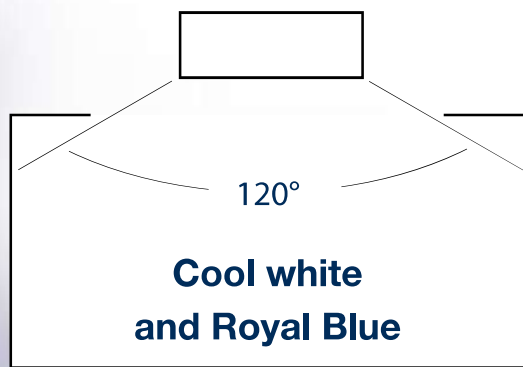

MODEL	SIZE	WEIGHT	POWER CONSUMPTION	LED SOURCES	
					
MINU'	L 140 x 140 x40 mm	2 Kg	20 W	72	4
AM366	L 366 x 286 x40 mm	4,4 kg	60 W	196	14
AM466	L 466 x 366 x40 mm	5,8 kg	110 W	392	28
AM650	L 650 x 366 x40 mm	8,4 kg	170 W	588	42

White LED  14.000° K

BLUE LED  Royal 446 nM

SICCE LED Lighting...the professional choice

TECHNICAL DETAILS

- Heat sink: Aluminium radiator
- standard power cord lenght: 2 mt

COMPLEMENTARY ACCESSORIES

- Sunrise/sunset kit
- Kit for quick and simple installation
- Aquarium back support for MINU model